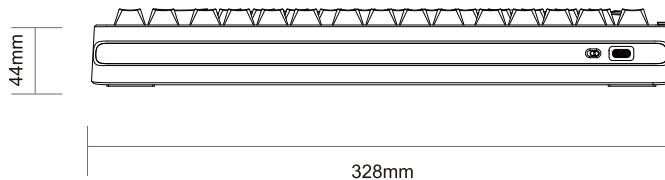

# User Manual

**Keyboard x1**

**Cable x1**

**Keycap/Switch puller  
(2 in 1) x1**

**User manual x1**

## Physical specification

Connection: wired

Standard: 81 keys

Cable length: 1.8 meters

Size: 328.5\*149.6\*43.7mm

Switch:  $\geq 50$  millions clicks

Weight: 900 $\pm$ 10g