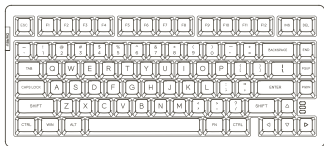

Клавиатура x1

Провод x1