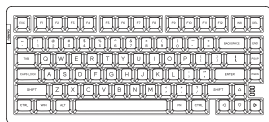

**Plug and play**

**Indicator light:**

**A** : Caps Lock

 : Win Lock

 : Windows Mac switching

Windows & MacOS switching

Constant light  
Breathing  
Turn off