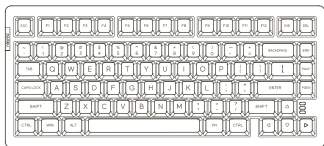

# User Manual

**Keyboard x1**

**Cable x1**

**Keycap/Switch puller  
(2 in 1) x1**

**User manual x1**