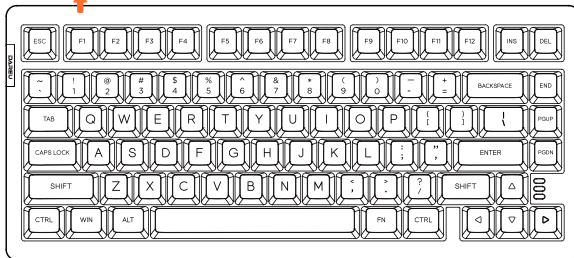

**Plug and play**

**Indicator light:**

**A** : Caps Lock

 : Win Lock

 : Windows Mac switching

Windows & MacOS switching

Constant light  
Breathing  
Turn off