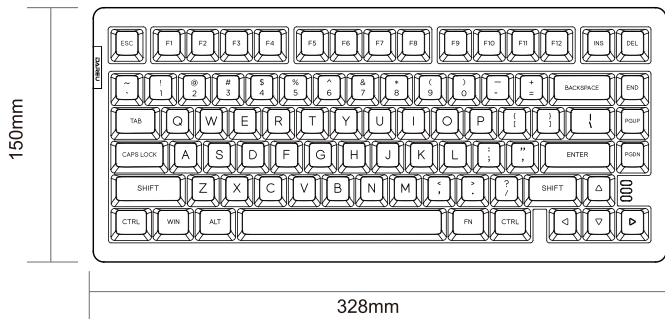

# User Manual

**Keyboard x1**

**Cable x1**

**Keycap/Switch puller  
(2 in 1) x1**

**User manual x1**

## Physical specification

Connection: wired

Standard: 81 keys

Cable length: 1.8 meters

Size: 328.5\*149.6\*43.7mm

Switch:  $\geq 50$  millions clicks

Weight: 900 $\pm$ 10g